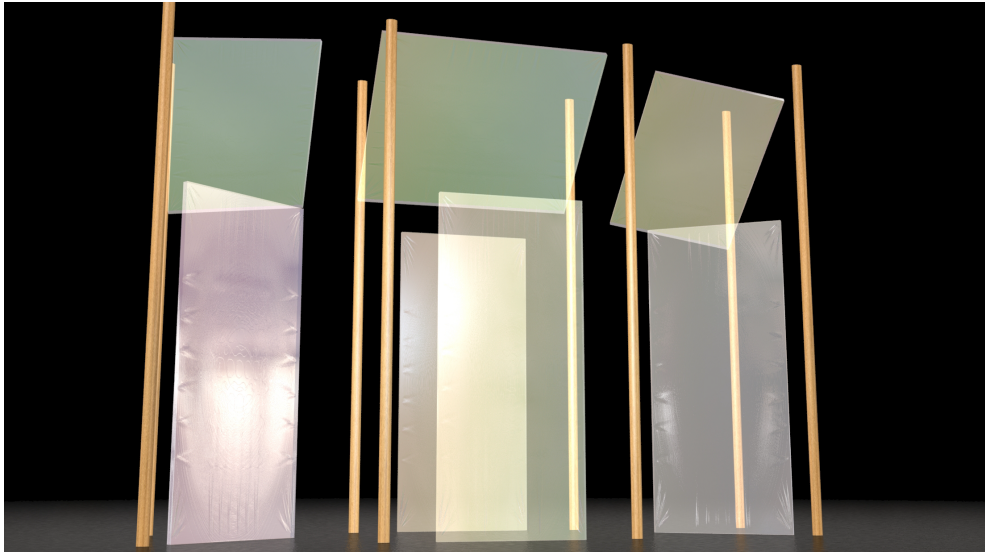

MATARIKI INSTALLATION DESIGN

Matariki projection stand based on Marae - tūrangawaewae

Viewers can walk through display (refer to video promo). Location could be outside or in and scale to fit budget in relation to projection needs - Lumens, materials, power, dark area, security, weather protection. Potential of re-usage of display - restring for alternative layout of Holonet gauze for UCOL marketing.