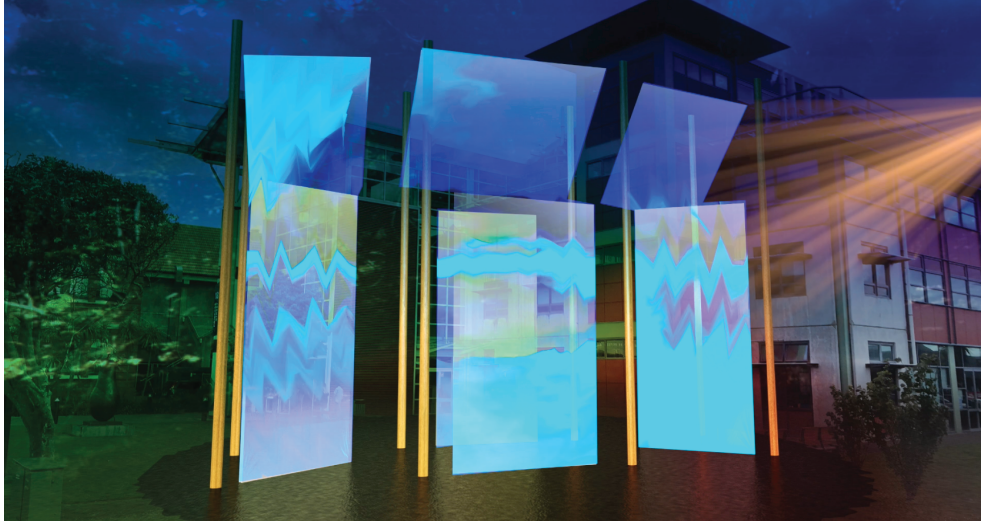

MATARIKI INSTALLATION DESIGN

Matariki projection stand based on Marae - tūrangawaewae

Viewers can walk through display (refer to video promo). Location could be outside or in and scale to fit budget in relation to projection needs - Lumens, materials, power, dark area, security, weather protection. Potential of re-usage of display - restring for alternative layout of Holonet gauze for UCOL marketing.