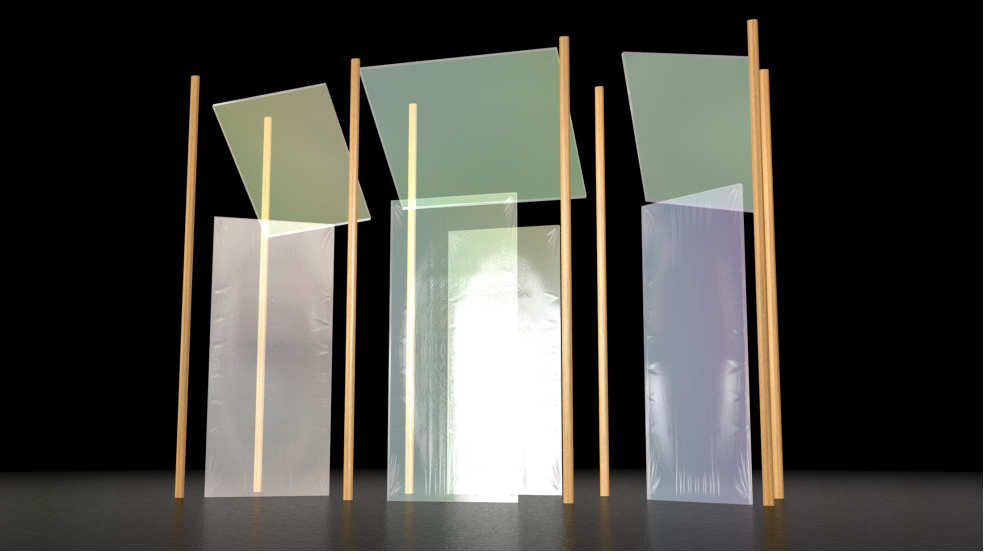

MATARIKI INSTALLATION DESIGN

Matariki projection stand based on Marae - tūrangawaewae

Viewers can walk through display (refer to video promo). Location could be outside or in and scale to fit budget in relation to projection needs - Lumens, materials, power, dark area, security, weather protection. Potential of re-usage of display - restring for alternative layout of Holonet gauze for UCOL marketing.