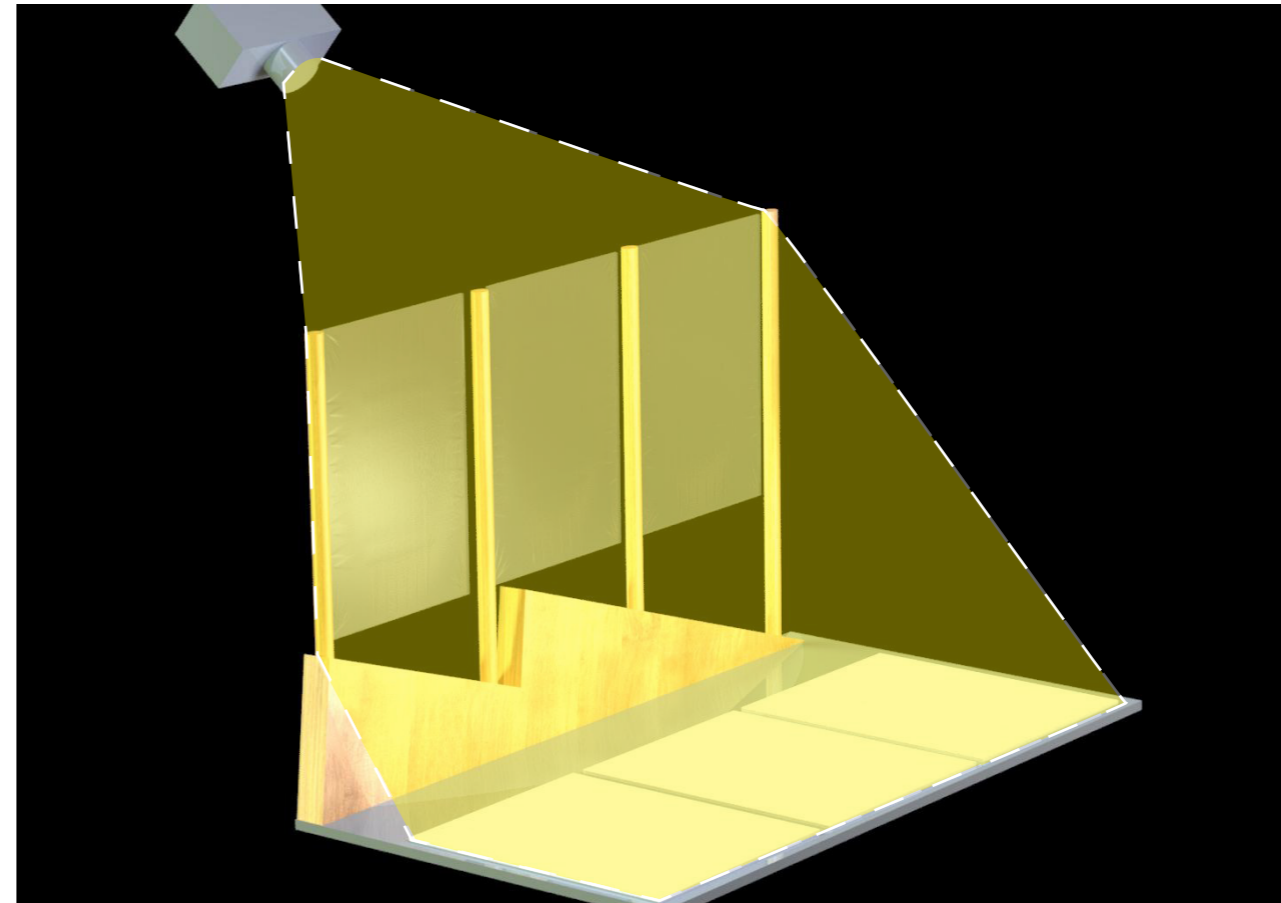

Nga tau: Seasons

4 view projection guide: Single projector

structure
Phillip Andrews

concept design