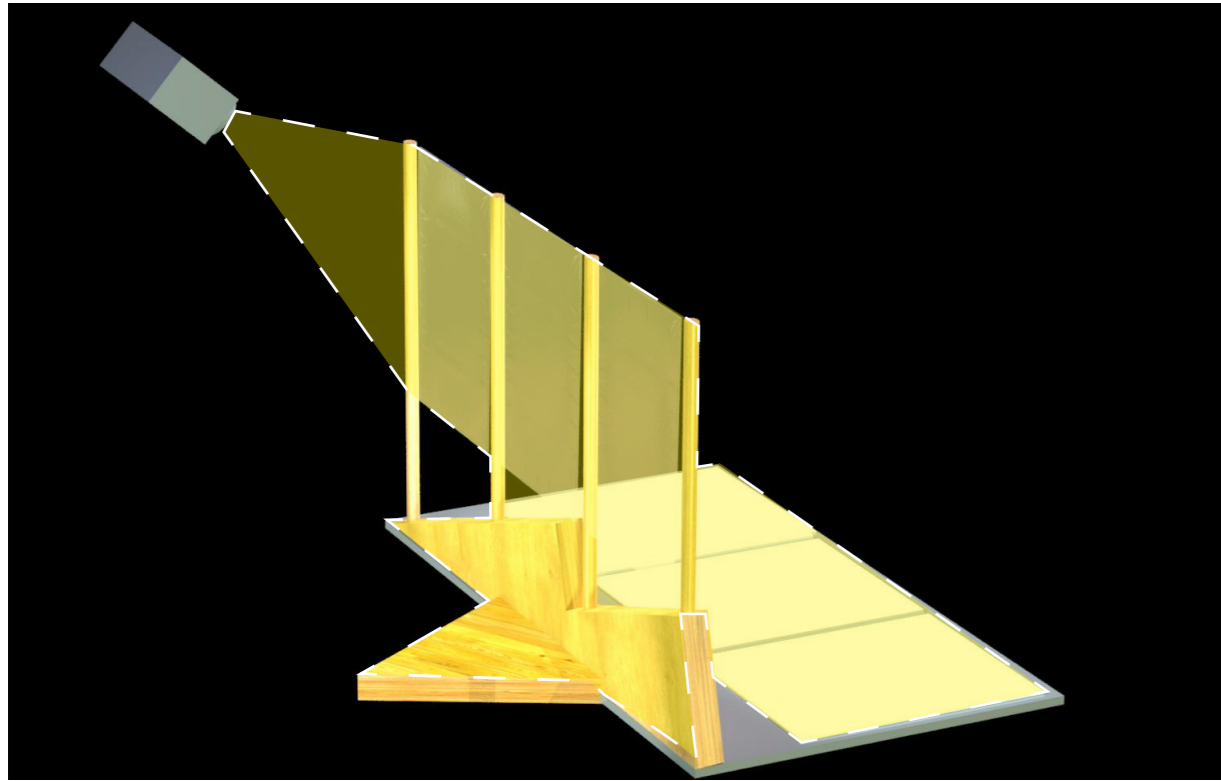

Nga tau: Seasons

4 view projection guide: Single projector

structure
Phillip Andrews

concept design