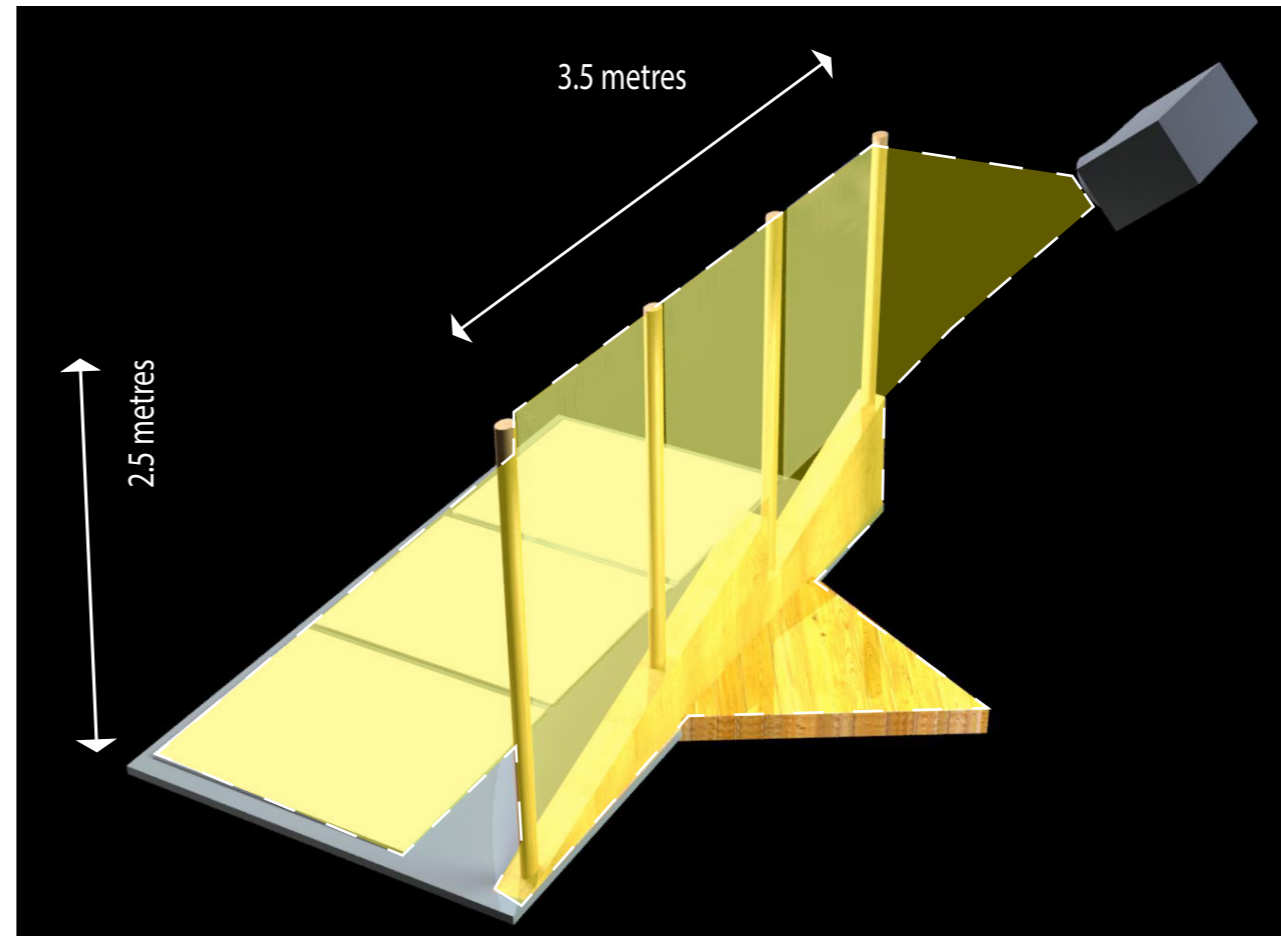

Nga tau: Seasons

4 view projection guide: Single projector

structure
Phillip Andrews

concept design