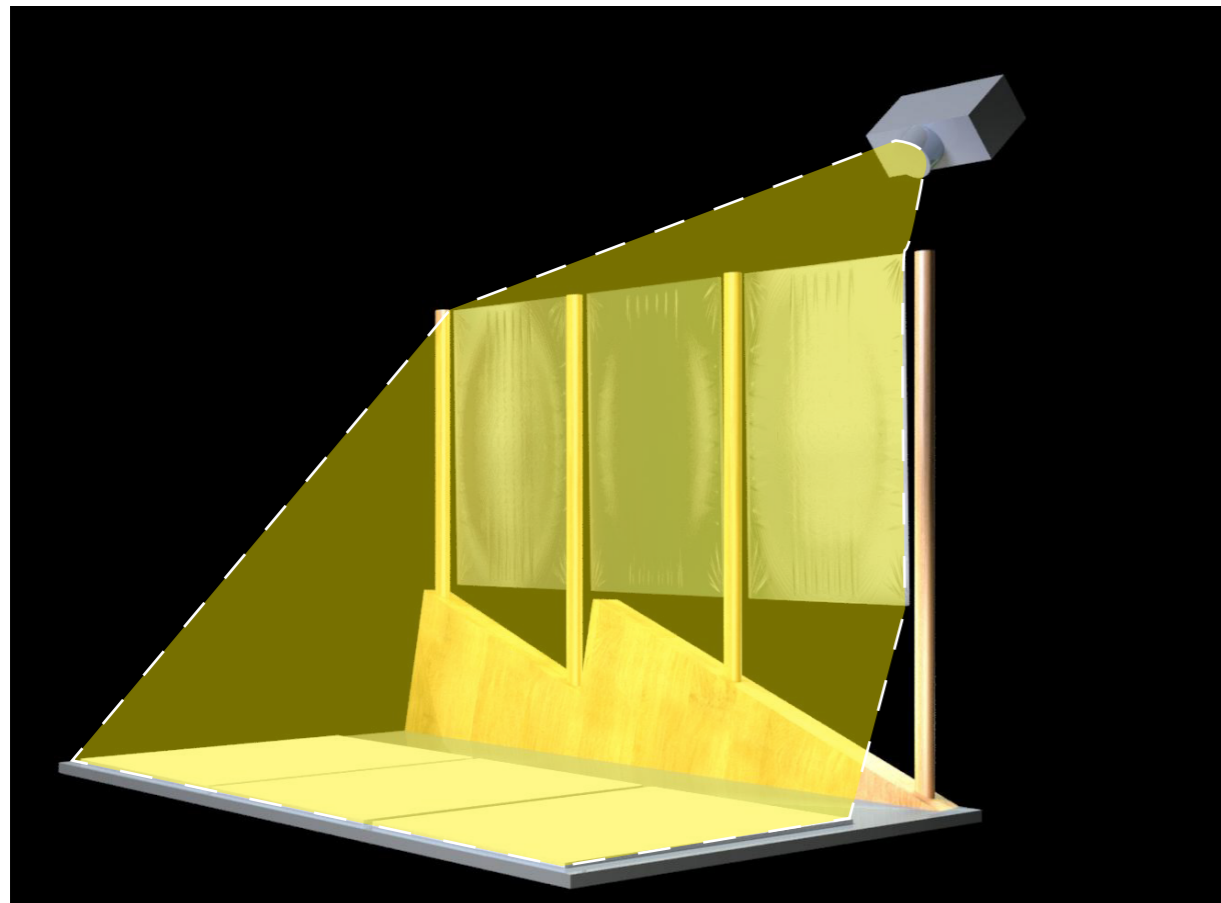

Nga tau: Seasons

4 view projection guide: Single projector

structure
Phillip Andrews

concept design